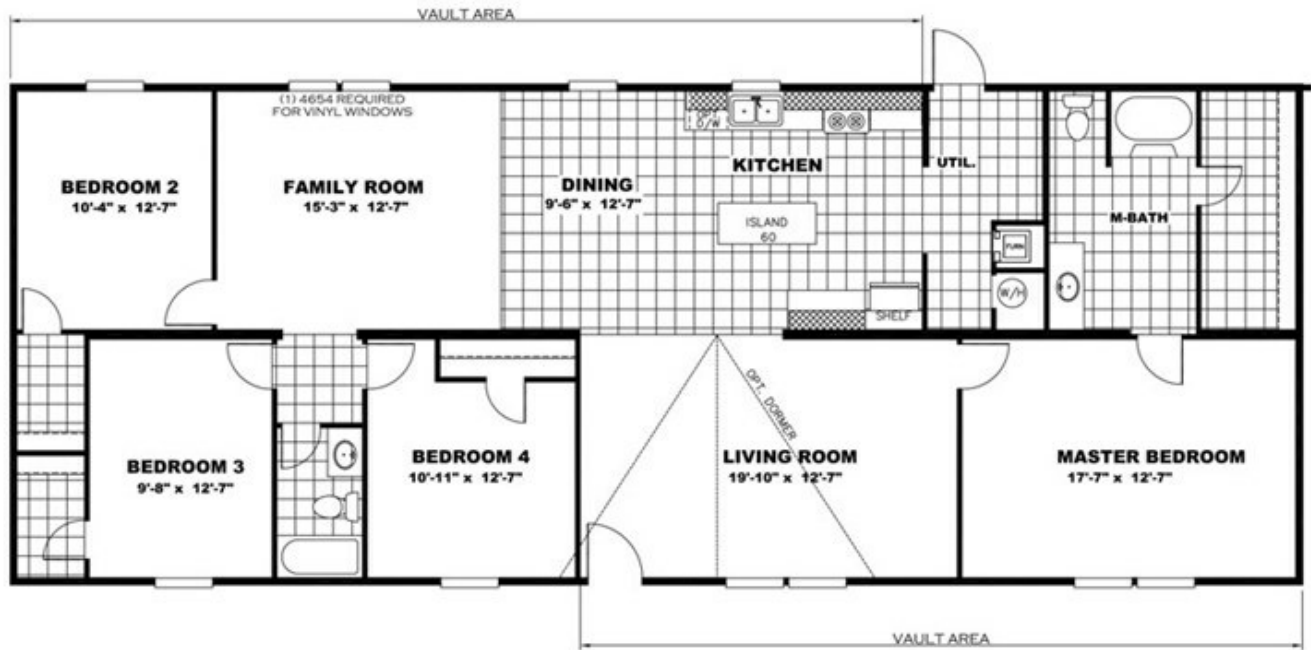

PRIDE

**PRIDE** Floor plan number: CWP037073TNAB

**4 beds • 2 baths • 1904 sq.ft. • 28' width • 68' depth**

Our home building facilities invest in continuous product and process improvements. Plans, dimensions, features, materials, specifications and availability are subject to change without notice or obligation. Renderings and floor plans are representative likenesses of our homes and may differ from the actual homes. We invite you to tour a Home Center near you and inspect the highest value in quality housing available or call (229) 245-0700 to speak with a Home Consultant. Copyright 2017, CMH. All rights reserved.