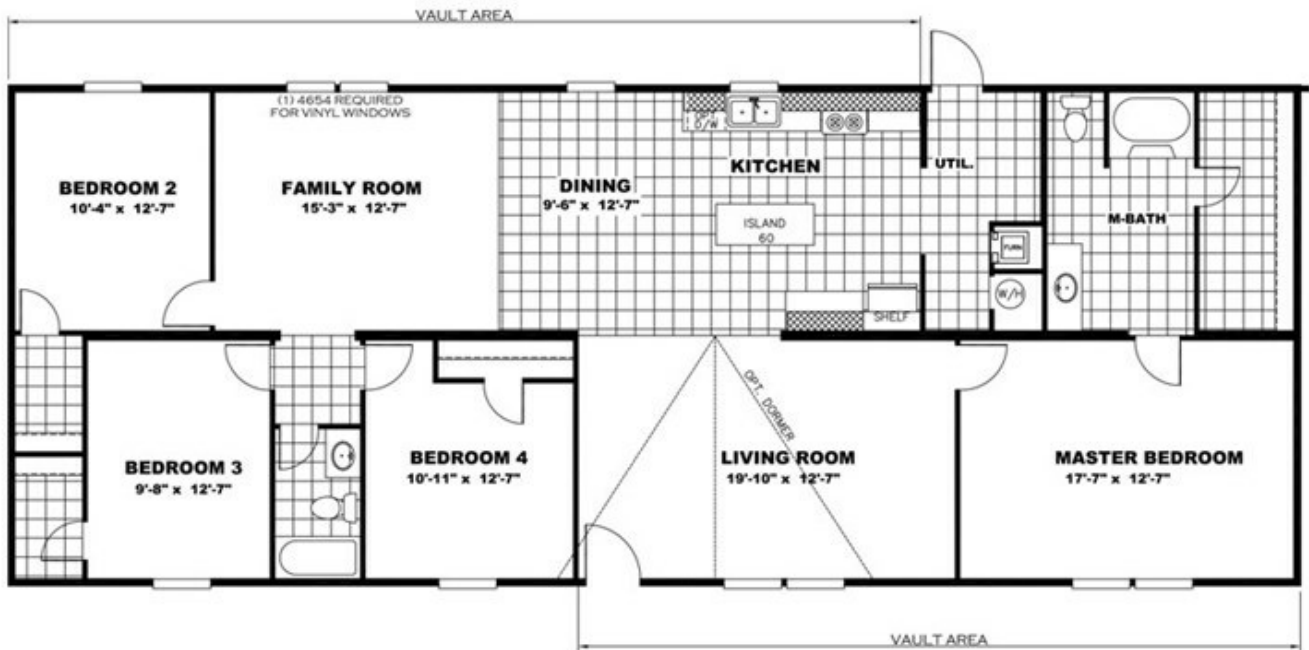

PRIDE

PRIDE Floor plan number: CWP037073TNAB

4 beds • 2 baths • 1904 sq.ft. • 28' width • 68' depth

Our home building facilities invest in continuous product and process improvements. Plans, dimensions, features, materials, specifications and availability are subject to change without notice or obligation. Renderings and floor plans are representative likenesses of our homes and may differ from the actual homes. We invite you to tour a Home Center near you and inspect the highest value in quality housing available or call (229) 245-0700 to speak with a Home Consultant. Copyright 2017, CMH. All rights reserved.