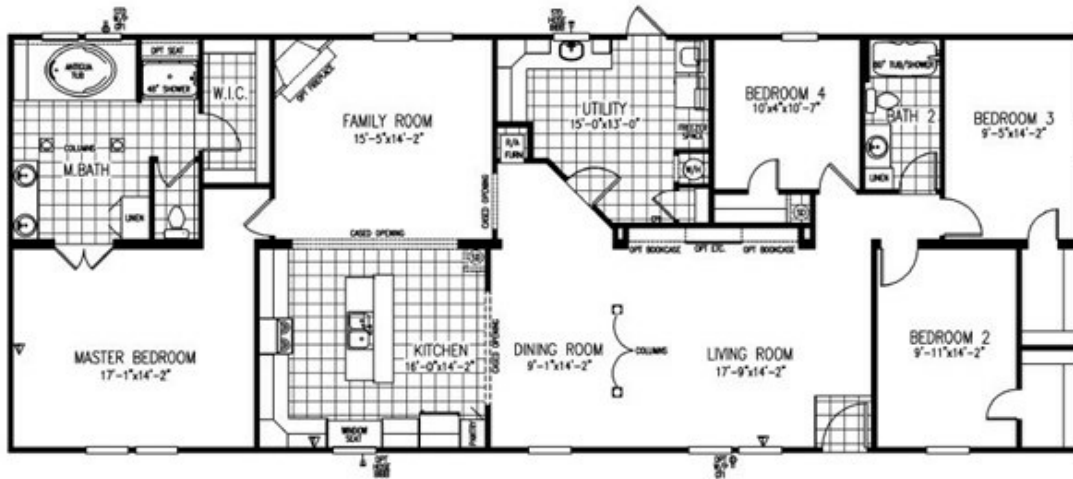

OKLAHOMA

**OKLAHOMA** Floor plan number: DISH08412GAAB

**4 beds • 2 baths • 2432 sq.ft. • 32' width • 76' depth**

**MODEL E804-350 4BR ~ 2BA**  
**32'-0\"**

Our home building facilities invest in continuous product and process improvements. Plans, dimensions, features, materials, specifications and availability are subject to change without notice or obligation. Renderings and floor plans are representative likenesses of our homes and may differ from the actual homes. We invite you to tour a Home Center near you and inspect the highest value in quality housing available or call (229) 245-0700 to speak with a Home Consultant. Copyright 2017, CMH. All rights reserved.