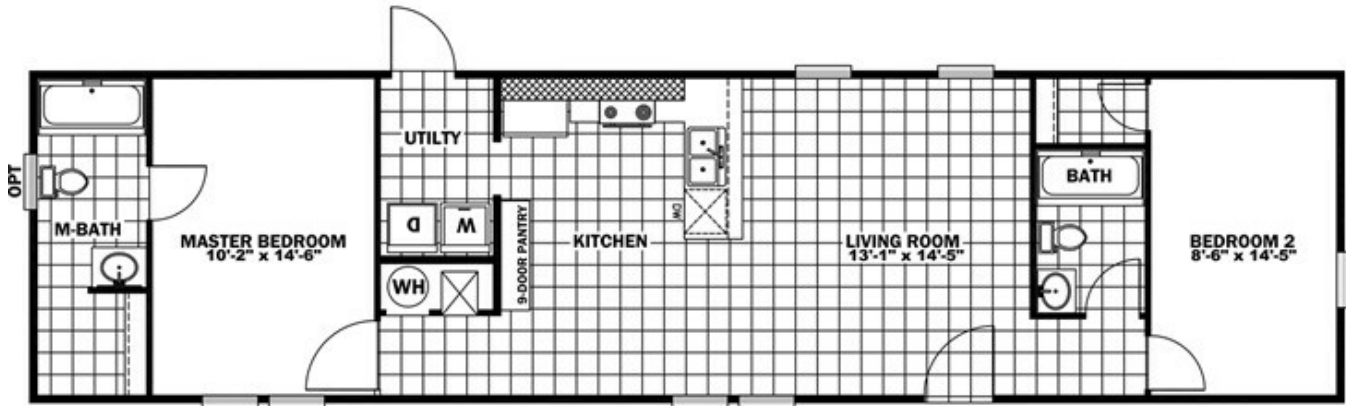

VIRGINIA TECH

VIRGINIA TECH Floor plan number: SGI017324TN

2 beds • 2 baths • 960 sq.ft. • 16' width • 60' depth

Our home building facilities invest in continuous product and process improvements. Plans, dimensions, features, materials, specifications and availability are subject to change without notice or obligation. Renderings and floor plans are representative likenesses of our homes and may differ from the actual homes. We invite you to tour a Home Center near you and inspect the highest value in quality housing available or call (229) 245-0700 to speak with a Home Consultant. Copyright 2017, CMH. All rights reserved.