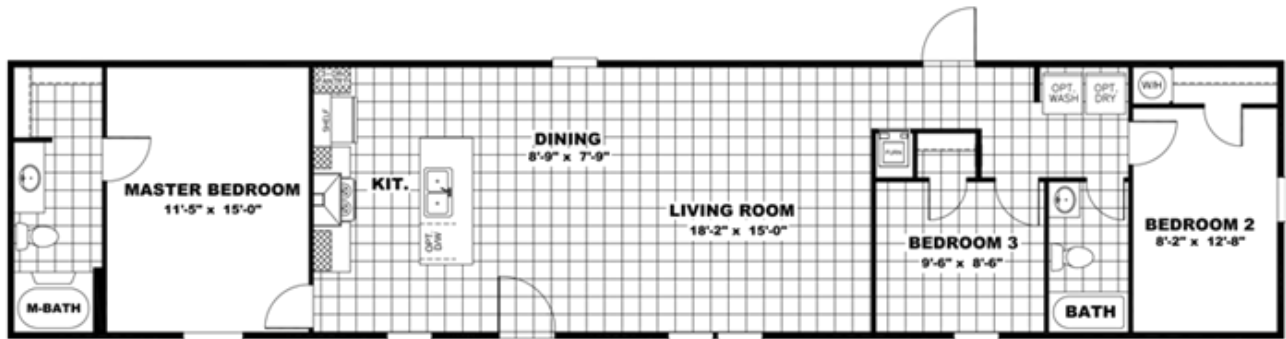

THE BREEZE

THE BREEZE Floor plan number: SGI018007TN

3 beds • 2 baths • 1152 sq.ft. • 16' width • 72' depth

Our home building facilities invest in continuous product and process improvements. Plans, dimensions, features, materials, specifications and availability are subject to change without notice or obligation. Renderings and floor plans are representative likenesses of our homes and may differ from the actual homes. We invite you to tour a Home Center near you and inspect the highest value in quality housing available or call (229) 245-0700 to speak with a Home Consultant. Copyright 2017, CMH. All rights reserved.