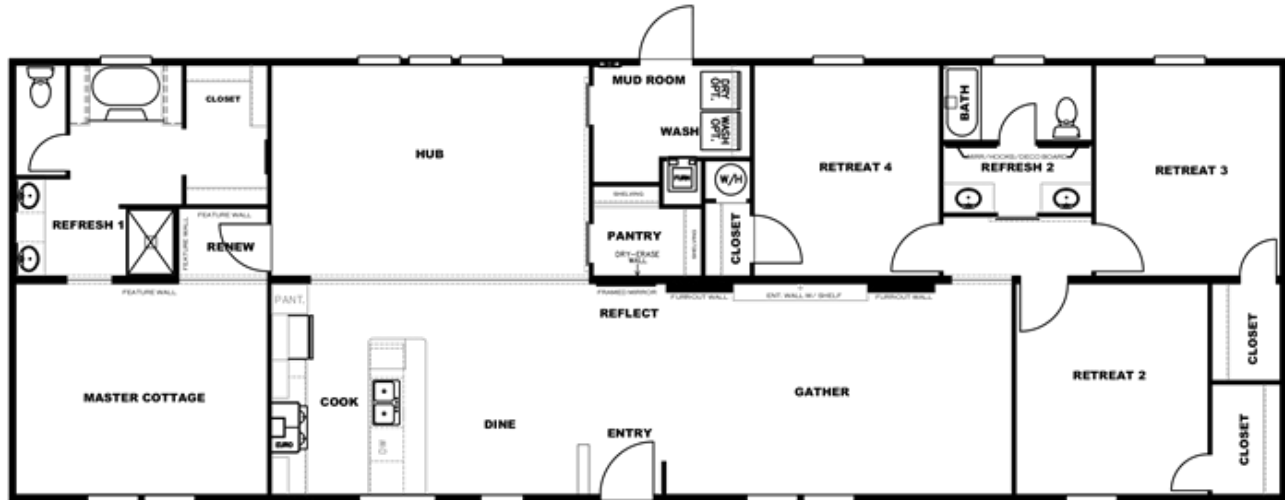

FSU Floor plan number: WHC022960GAAB

4 beds • 2 baths • 2128 sq.ft. • 28' width • 76' depth

Our home building facilities invest in continuous product and process improvements. Plans, dimensions, features, materials, specifications and availability are subject to change without notice or obligation. Renderings and floor plans are representative likenesses of our homes and may differ from the actual homes. We invite you to tour a Home Center near you and inspect the highest value in quality housing available or call (229) 245-0700 to speak with a Home Consultant. Copyright 2017, CMH. All rights reserved.