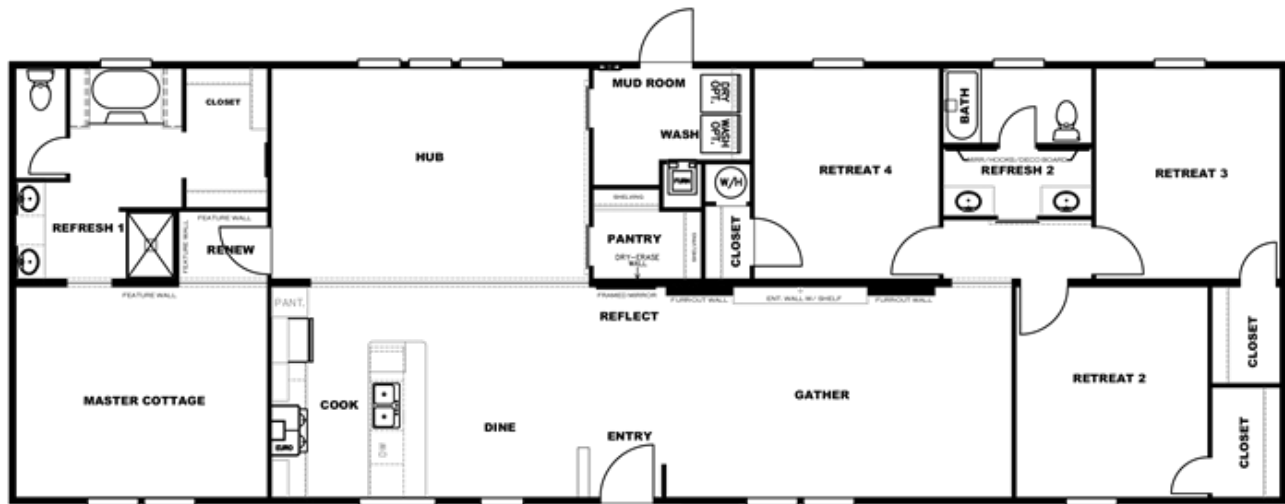

FSU Floor plan number: WHC022960GAAB

4 beds • 2 baths • 2128 sq.ft. • 28' width • 76' depth

Our home building facilities invest in continuous product and process improvements. Plans, dimensions, features, materials, specifications and availability are subject to change without notice or obligation. Renderings and floor plans are representative likenesses of our homes and may differ from the actual homes. We invite you to tour a Home Center near you and inspect the highest value in quality housing available or call (229) 245-0700 to speak with a Home Consultant. Copyright 2017, CMH. All rights reserved.